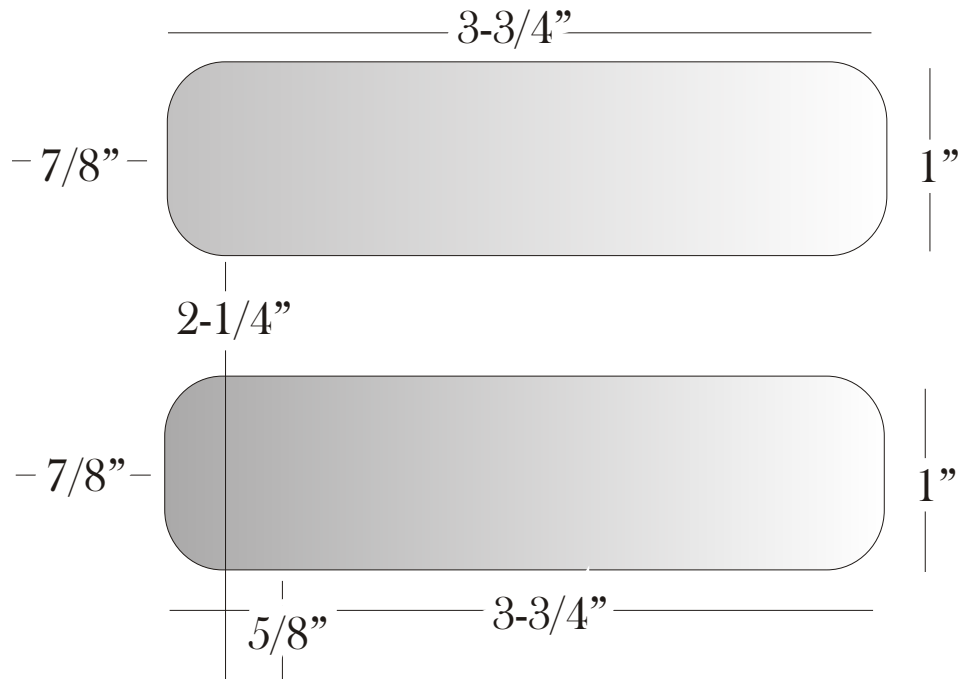

LDW-NO

Grey Leaf
Inside Tint
Latex Seal

Overall Envelope:
 $9\frac{1}{6}$ " x $3\frac{15}{16}$ "