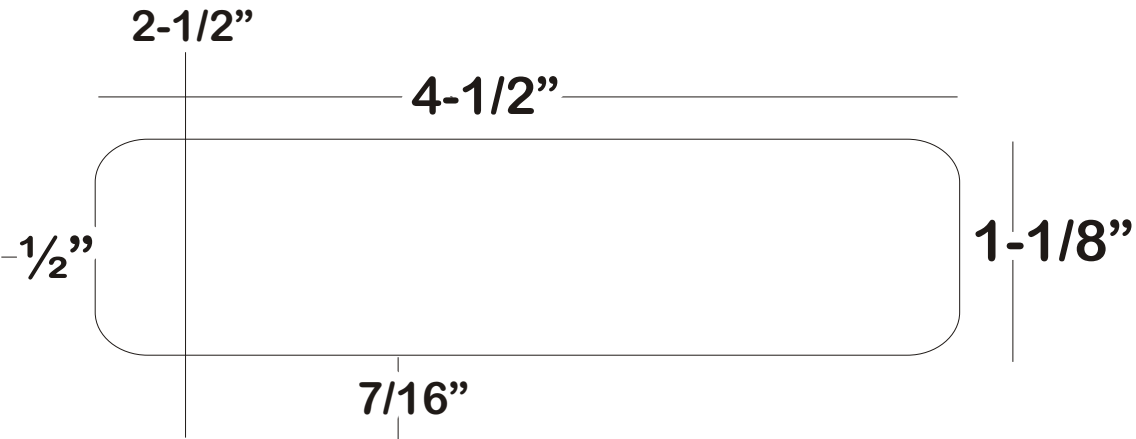

#384

**Grey Inside Tint
Random Cross
Hatch Pattern**