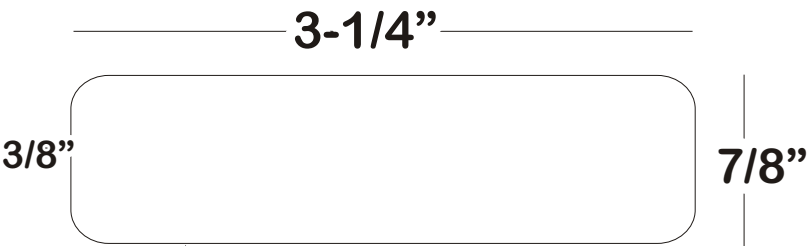

#384

**Grey Inside Tint
Random Cross
Hatch Pattern**